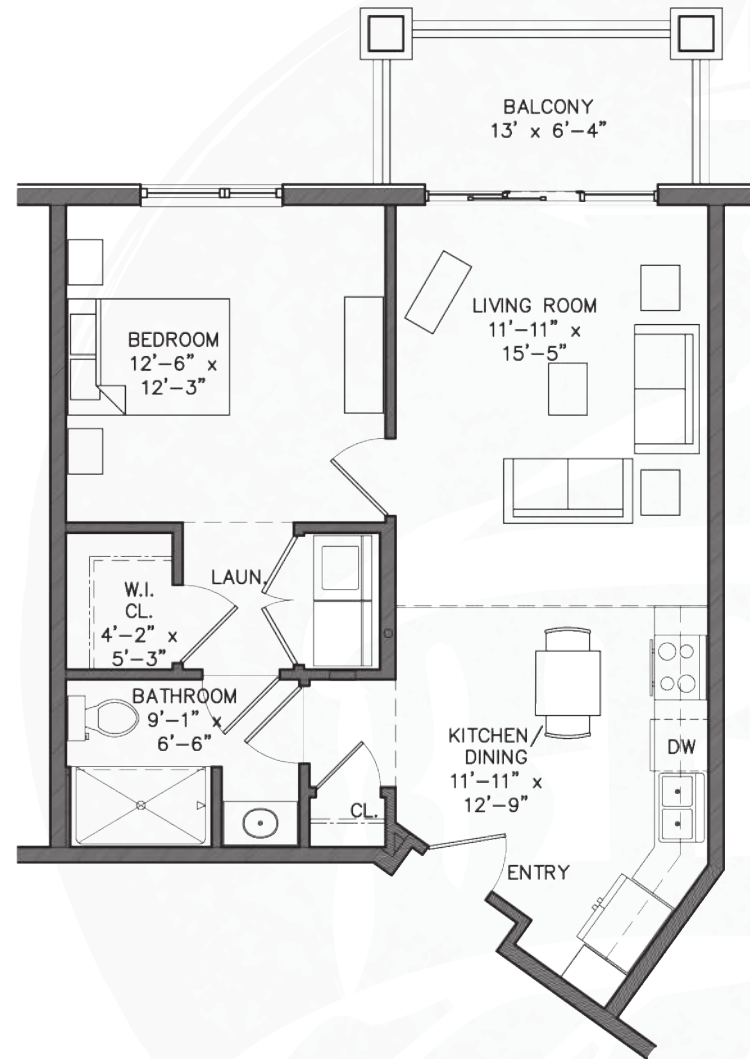

THE LODGE

at Truitt Homestead

FLOOR PLANS

One Bedroom - Type 2 SF: 711
Room Number 103, 211, 221, 311, 323

HIGHLIGHTS

Unique kitchen layout with room for dining set.

All square footages and renderings are approximations and subject to change without notice. Schematics may change during construction.