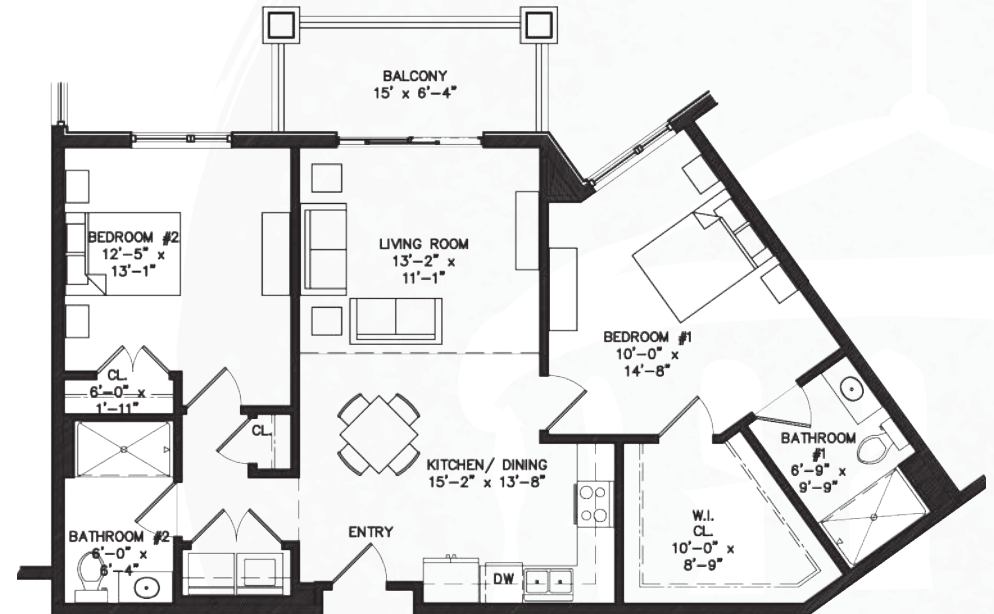

THE LODGE

at Truitt Homestead

FLOOR PLANS

Two Bedroom Deluxe - Type 2 SF: 1102

Room Number 102

HIGHLIGHTS

Unique master bedroom layout with largest walk-in closet in the community. L-shaped kitchen.

All square footages and renderings are approximations and subject to change without notice. Schematics may change during construction.