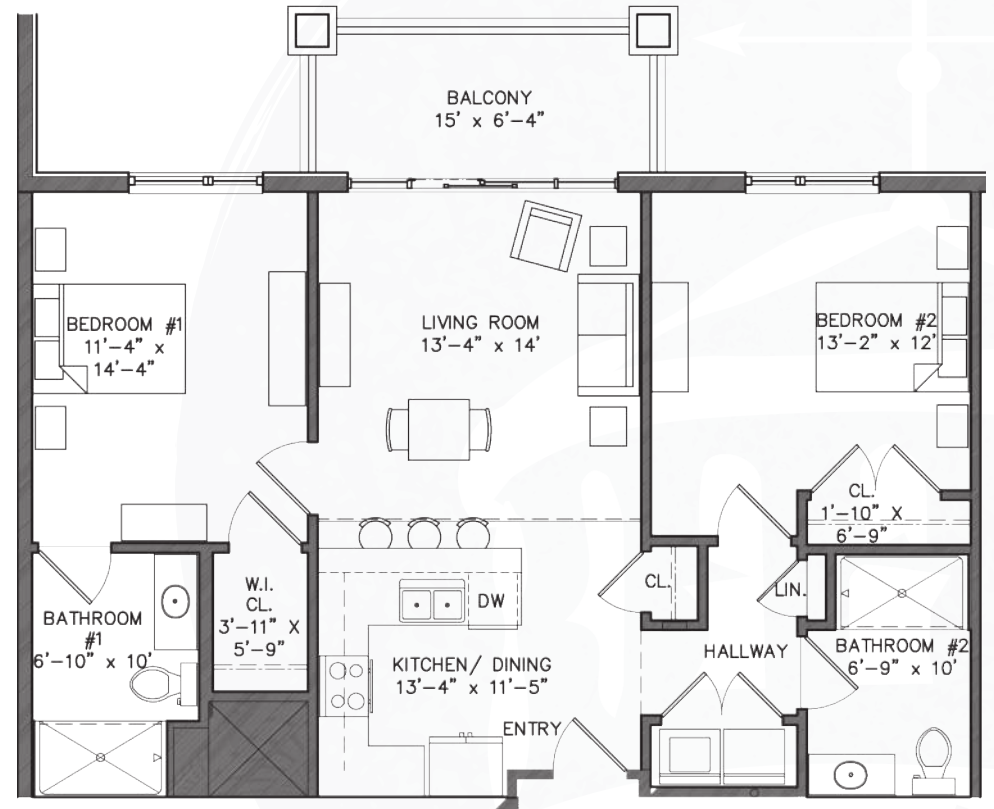

THE LODGE

at Truitt Homestead

FLOOR PLANS

Two Bedroom - Type 1B SF: 1016

Room Number 216, 218, 316, 320

HIGHLIGHTS

U-shaped kitchen. Master suite with private bath. Slightly larger than Type 1.

All square footages and renderings are approximations and subject to change without notice. Schematics may change during construction.