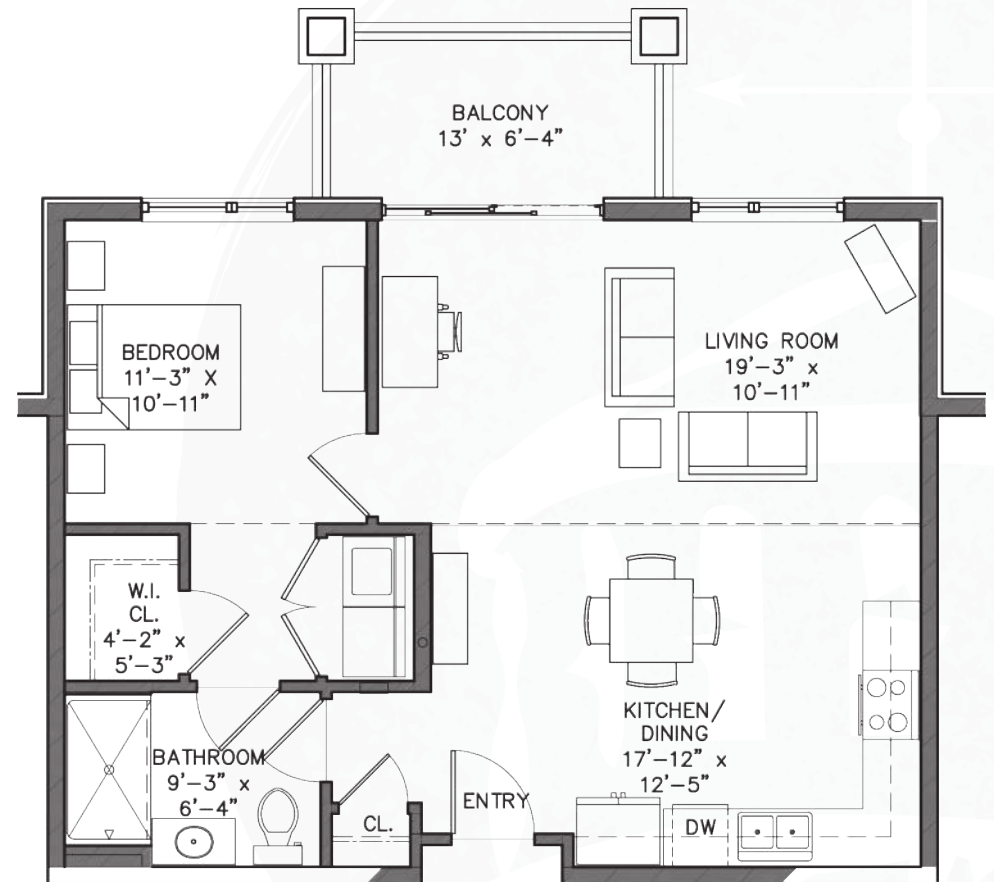

THE LODGE

at Truitt Homestead

FLOOR PLANS

One Bedroom Deluxe - Type 3 SF: 774

Room Number 318

HIGHLIGHTS

Extended kitchen and living room areas. L-shaped kitchen.

All square footages and renderings are approximations and subject to change without notice. Schematics may change during construction.